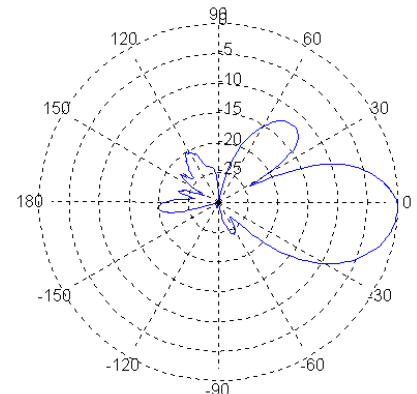

VP270/24

Vertical Flat Panel Antenna, 70 deg, 12 dBi

Specifications

Type	directional panel antenna
Polarization	vertical
Frequency	2400-2485 MHz
Impedance	50 ohm
VSWR	<1.5:1
Gain	12 dBi
HPBW	azimuth 70° elevation 27°
Connector	N female
Power handling	20 W
Mount	bracket for wall or mast optional tilt mount
Size	W 95 mm H 235 mm D 30 mm
Weight	460 g net, 635 g shipping
Material	element - aluminium, brass radome - ABS
Color	white
Other	DC grounded

Smarteq reserves the right to change specifications without prior notice.

Azimuth (H-field) radiation pattern

Elevation (E-field) radiation pattern

SMARTEQ™
WIRELESS TELECOM

Smarteq Wireless AB

P.O. Box 4064 | SE-182 04 Enebyberg | Sweden