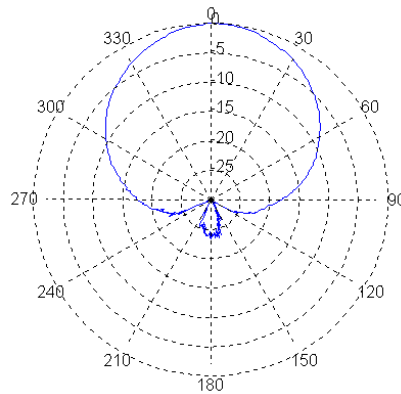

VP270/24

Vertical Flat Panel Antenna, 70 deg, 12 dBi

Specifications

Type	directional panel antenna
Polarization	vertical
Frequency	2400-2485 MHz
Impedance	50 ohm
VSWR	<1.5:1
Gain	12 dBi
HPBW	azimuth 70° elevation 27°
Connector	N female
Power handling	20 W
Mount	bracket for wall or mast optional tilt mount
Size	W 95 mm H 235 mm D 30 mm
Weight	460 g net, 635 g shipping
Material	element - aluminium, brass radome - ABS
Color	white
Other	DC grounded

Smarteq reserves the right to change specifications without prior notice.

Azimuth (H-field) radiation pattern

Elevation (E-field) radiation pattern

SMARTEQ™
WIRELESS TELECOM

Smarteq Wireless AB

P.O. Box 4064 | SE-182 04 Enebyberg | Sweden